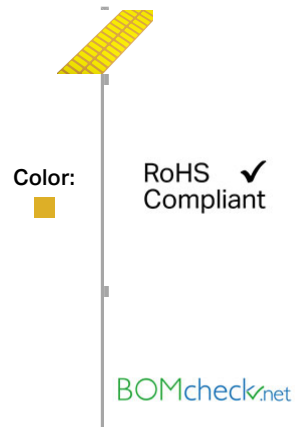

210-811/000-002

Data

Technical Data

Color	yellow
Marking	plain
Konfektionierung	3,000 labels/reel
Marking device	Smart Printer (Thermal Transfer Printer)

Mechanical data

Weight	187 g
Marking surface	8 x 20 mm